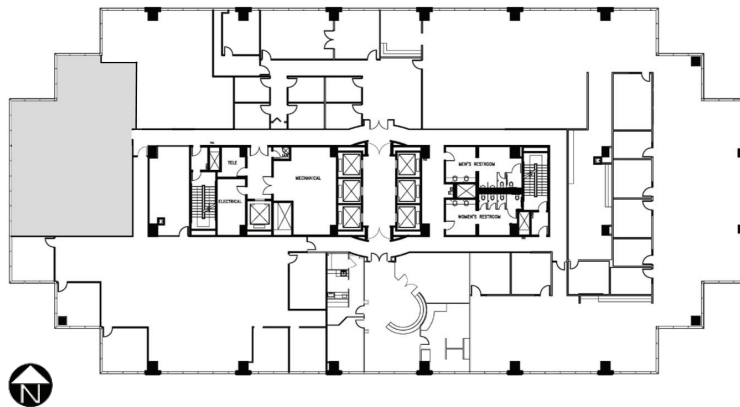

15455 North Dallas Parkway | Addison, Texas

MILLENNIUM TOWER

SUITE 780
2,722 RSF

ARAPAHO ROAD

DALLAS N TOLLWAY

LEASING TEAM

ELLIOT PRIEUR
eprieur@gaedeke.com
214.273.3333

ALLISON JOHNSTON
ajohnston@gaedeke.com
214.273.3322